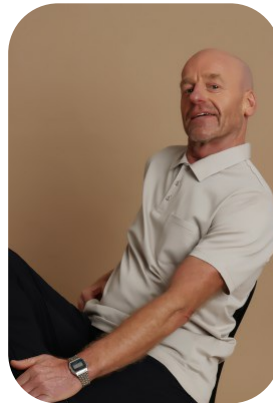

# Shaun Binns

Videos: 1

Age: 51-60	Height: 5ft8inch	Eye Colour: Blue	Accent: Northern
Gender: M	Weight: 73kg	Waist: 32	Bust: 40
Location: Britain North	Shoe Size: 7	Hips: 34	
Drives: Yes	Hair Color: Bald		

Talents  
MATURE MODELS, EXTRAS

Additional Talents:

BIKE - SWIM

GYM - FITNESS - PERSONAL TRAINER

FOOTBALL

HIKING

---

FOR ANY INQUIRIES PLEASE CONTACT US